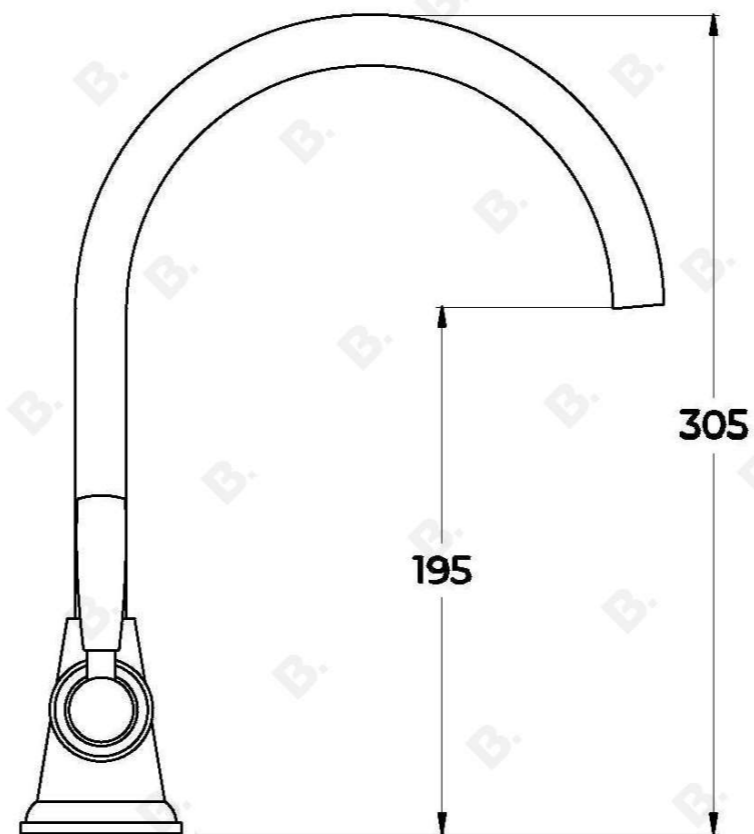

MANHATTAN KITCHEN MIXER

1.9130.02.3.XX

PRODUCT DIMENSIONS:

Front view:

Side view:

Top view: