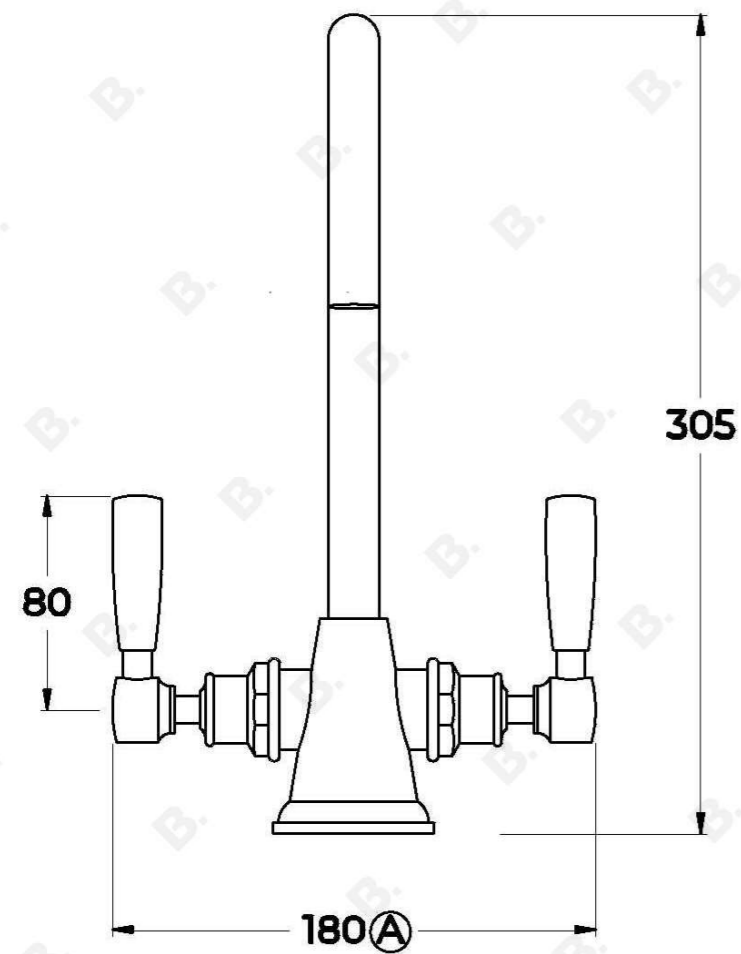

MANHATTAN KITCHEN MIXER

1.9130.02.3.XX

PRODUCT DIMENSIONS:

Front view:

Side view:

Top view: